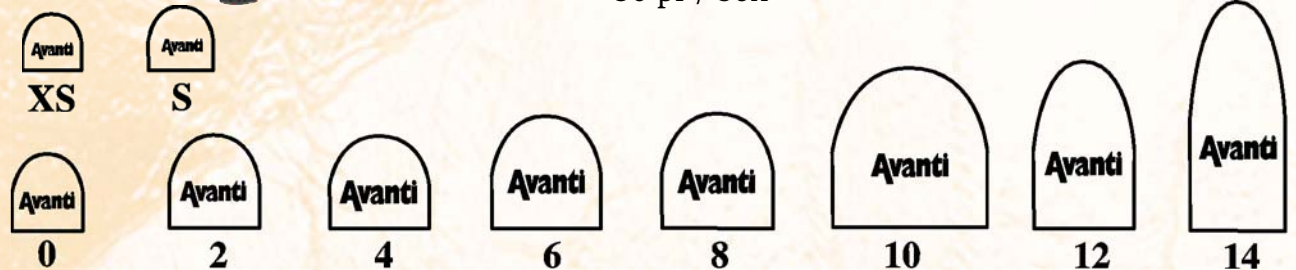

DOWEL LIFTS

SUPERTAP Dowel Lifts

High Quality – Longer Wear

NEW
Sizes

Available in Gold Pin

Black	—	All Sizes
Oak	—	#10, 13, 17, 20
White	—	#13, 15

50 pr / box

Avanti™

High Quality

Gold Stem – Black Rubber

50 pr / box

Available in all sizes in gold and copper pin

Sizes available in	Aqua Pin:	XS, 0, 2, 4, 8, 10
	Blue Pin:	0, 2, 4, 8, 10
	Silver Pin:	XS, 0, 2, 4, 8