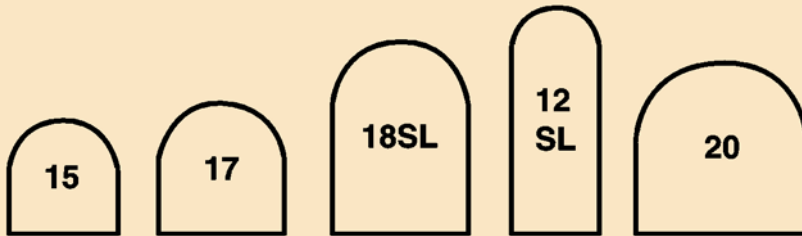

DOWEL LIFTS

SUPERTAP Dowel Lifts

High Quality – Longer Wear

NEW
Sizes

Available in Gold Pin

Black	—	All Sizes
Oak	—	#10, 13, 17, 20
White	—	#13, 15

50 pr / box

Avanti™

High Quality

Gold Stem – Black Rubber

50 pr / box

Available in all sizes in gold and copper pin

Sizes available in	Aqua Pin:	XS, 0, 2, 4, 8, 10
	Blue Pin:	0, 2, 4, 8, 10
	Silver Pin:	XS, 0, 2, 4, 8