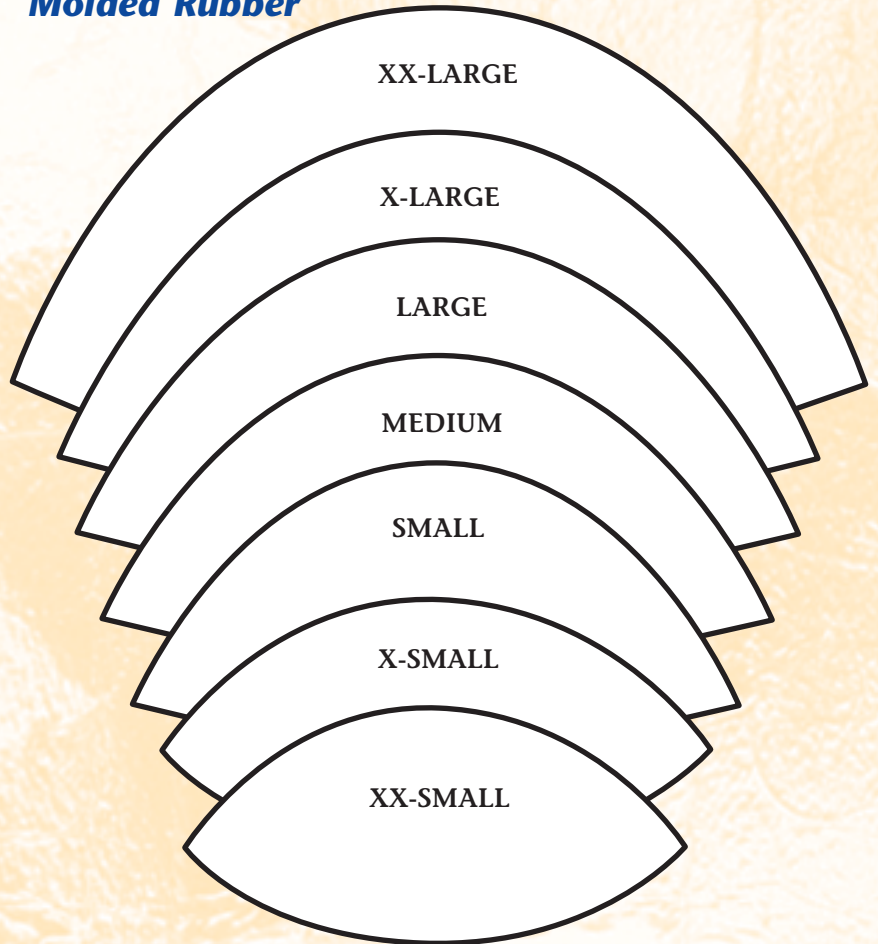

SIZE CHARTS

Tongue Pads

★ **SIZE REFERENCE CHART**
All products shown actual size

Longitudinal Scaphoid Pads
Molded Rubber

Metatarsal Pads
Left & Right Pattern
Molded Rubber

Levelwalk Heel Wedgess
Molded Rubber