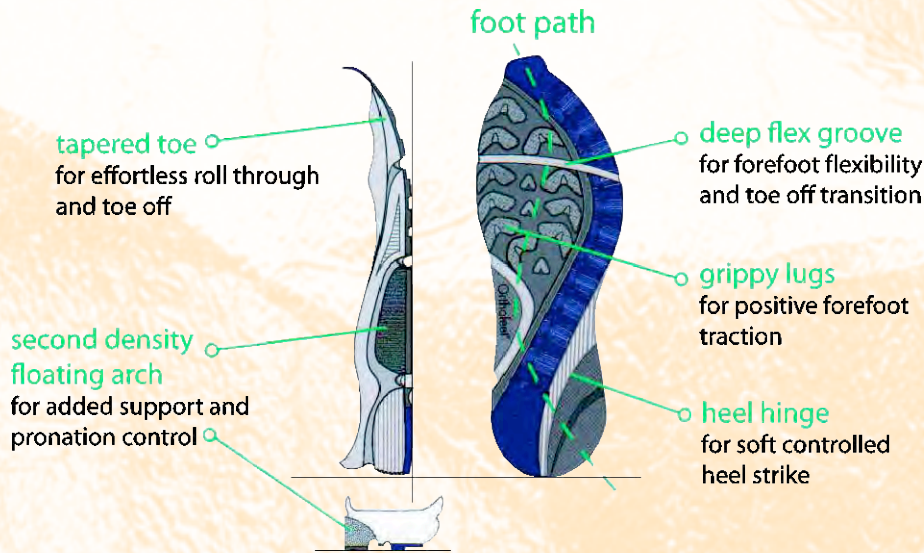

Cost Only **\$65.00** set

TOTALSUPPORT™

The Shape That Feels Great.™

ORTHOFEET®

Introducing the Performance Collection

The perfect combination of technology, comfort and style. The innovatively designed outer sole supports ease of movement, helps to absorb shock and promotes a more natural stride. The heel wrap conforms to the shape of the foot for comfort and lateral support while the lightly breathable engineered mesh keeps the foot healthy and dry. Ultra-responsive cushioning delivers additional support and performance — the kind walkers and runner know and love.