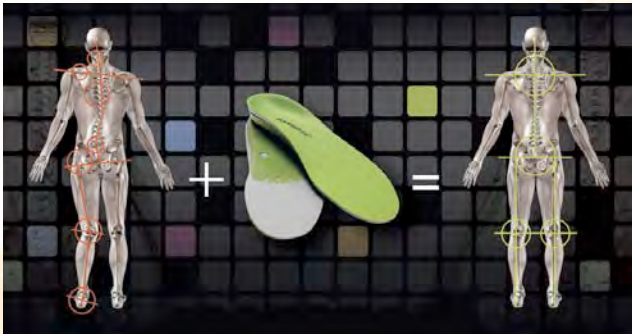

### "Thank You"

**\$28.00** box

Clear Plastic  
**\$24.00** box

**SUPERfeet®**

**SUPPORT THE FOOT. ALIGN THE BODY.**

*One of the largest selling insoles in the USA*

**EASY FIT Men's 3/4**

- Deep heel cup helps alignment and shock absorption
- Very light weight but supportive
- Sizes: C to G

**\$9.00** pr

**EASY FIT Women's 3/4**

- Biomechanical supportive device
- Lightweight
- Sizes: B to E

**\$9.00** pr

**EASY FIT Women's 3/4 High Heel**

- Unique product for high heels
- Helps redistribute weight from ball of foot
- Sizes: A to E