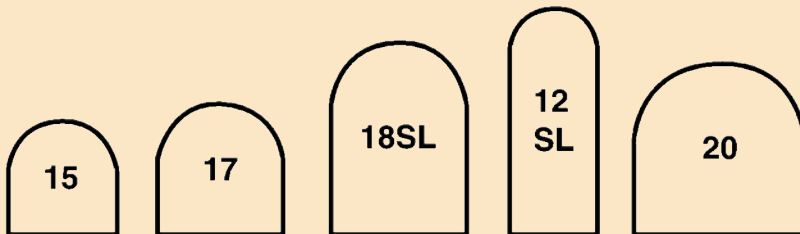

## SUPERTAP Dowel Lifts

High Quality – Longer Wear

**NEW  
Sizes**

27

34

**Round** 9 R 11 R 13 R 15 R

Available in Gold Pin

Black	—	All Sizes
Oak	—	#10, 13, 17, 20
White	—	#13, 15