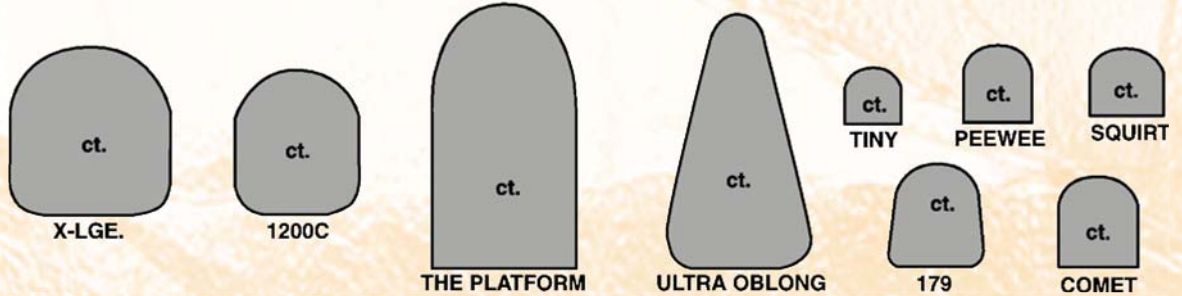

DOWEL LIFTS

DOWEL LIFT SIZE CHART

CT GIGANTIC Dowels

Actual Size

- Gold Pin
- Black Top

Pin Sizes for 1/2" Dowels

| | Color Stem | Diameter Pin |
|--------|------------|--------------|
| Red | | .08 |
| Aqua | | .95 |
| Blue | | .11 |
| Copper | | .115 |
| Gold | | .12 |
| Silver | | .13 |

Long Stem Dowels

| | PW | 179 | 1200 | XLG |
|----|----|-----|------|-----|
| 1" | X | X | X | X |
| 2" | X | X | X | X |
| 3" | X | X | X | X |

Dowel Tubes

4" long

Diameter to fit gold stem dowels